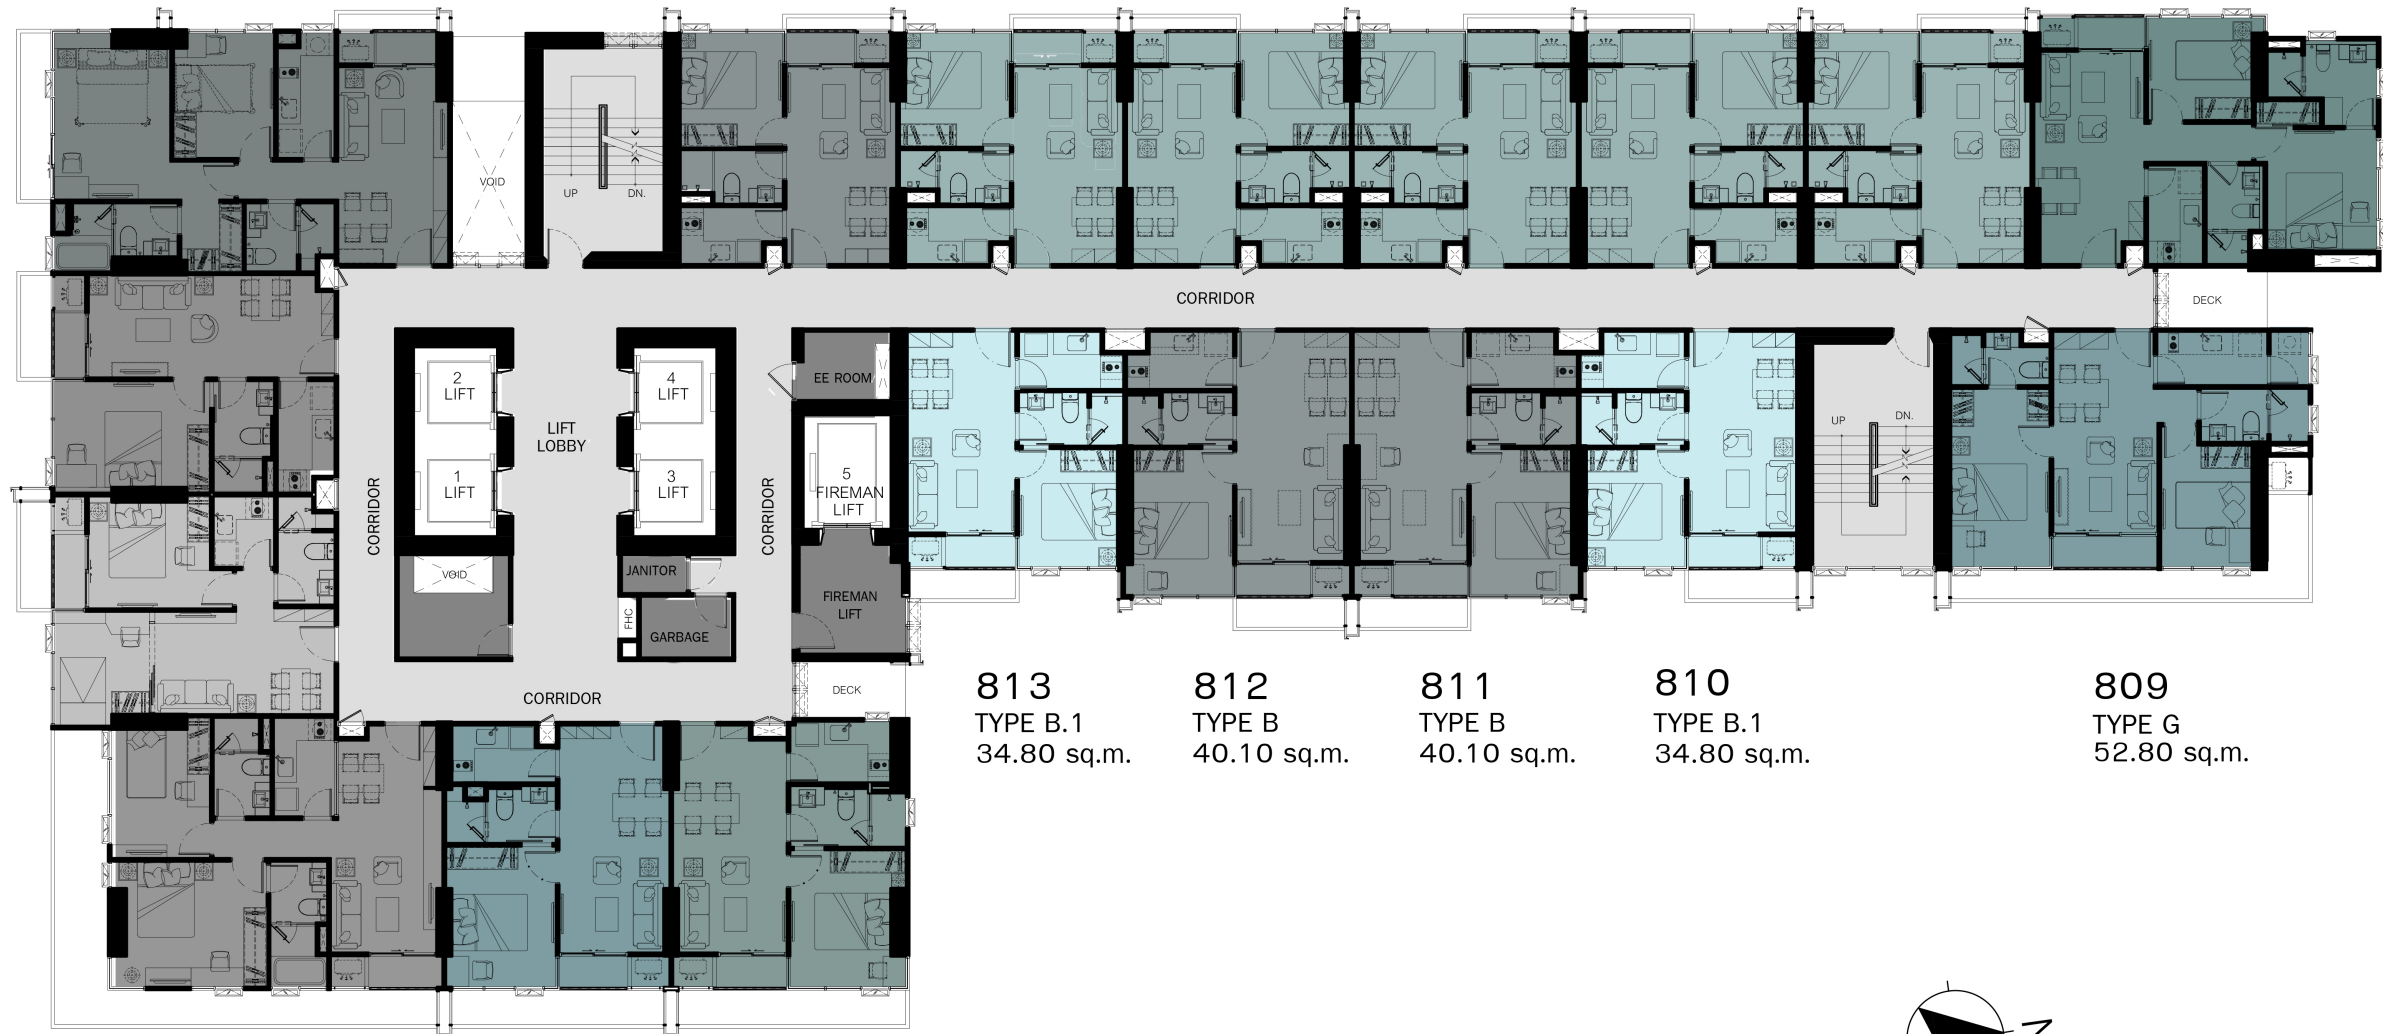

805  
TYPE A  
34.30 sq.m.

806  
TYPE A  
34.30 sq.m.

807  
TYPE A  
34.30 sq.m.

808  
TYPE F  
53.50 sq.m.

818  
TYPE C  
42.30 sq.m.

817  
TYPE E  
43.40 sq.m.

816  
TYPE I  
58.80 sq.m.

815  
TYPE D.1  
39.90 sq.m.

814  
TYPE D  
40.60 sq.m.

813  
TYPE B.1  
34.80 sq.m.

812  
TYPE B  
40.10 sq.m.

811  
TYPE B  
40.10 sq.m.

810  
TYPE B.1  
34.80 sq.m.

809  
TYPE G  
52.80 sq.m.

### 8th-21st FLOOR PLAN

SCALE A1

1 : 100

SCALE A3

1 : 200

2201  
TYPE H  
61.50 sq.m.

2202  
TYPE A  
34.30 sq.m.

2203  
TYPE A  
34.30 sq.m.

2204  
TYPE A  
34.30 sq.m.

2205  
TYPE F  
53.50 sq.m.

2215  
TYPE C  
42.30 sq.m.

2214  
TYPE E  
43.40 sq.m.

2210  
TYPE B.1  
34.80 sq.m.

2209  
TYPE B  
40.10 sq.m.

2208  
TYPE B  
40.10 sq.m.

2207  
TYPE B.1  
34.80 sq.m.